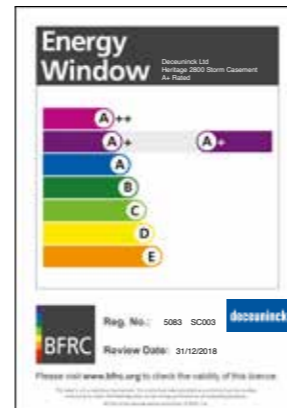

Keeping unwelcome visitors out

Making sure your windows and doors are secure can be a major deterrent to opportunistic thieves and burglars.

There are various glass and hardware options you can choose to make your home as safe as possible, but security starts with the window or door profile. Deceuninck windows and doors can be manufactured to Secured by Design standards, helping protect your property for complete peace of mind.

Heritage 2800 - elegant and traditional

Our Heritage 2800 windows and doors combine the elegance and style of traditional timber with all the benefits of PVC-U. This range is ideal for period properties and those who want to add or restore character to their homes. Its unique, unrivalled, aesthetic appeal makes this range the most attractive suite of windows and doors on the market today.