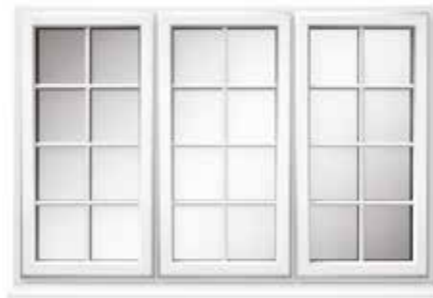

Were the original windows leaded perhaps, or did they have Georgian bars?

Square leaded

Diamond leaded

Internal Georgian Bars

External Georgian Bars

## Sightlines

Good window design extends to the symmetry of window sightlines.

Equal sightlines add balance and harmony – a subtle touch which adds value to any home.

Equal Sightlines

Unequal Sightlines

# A choice of window and door styles