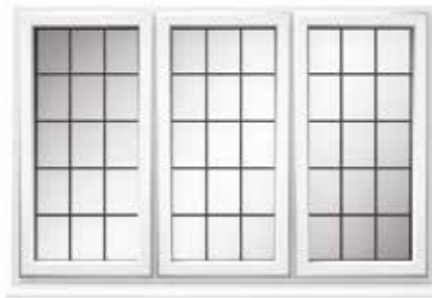

Square leaded